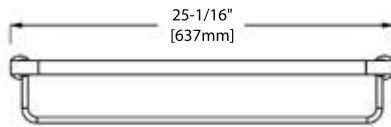

BA02 108

TOP VIEW

BA02 109

FRONT VIEW