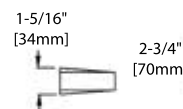

FRONT VIEW

SIDE VIEW

TOP VIEW

BA02 104

TOWEL RING

FRONT VIEW

SIDE VIEW

TOP VIEW

BA02 105

TISSUE HOLDER

FRONT VIEW

SIDE VIEW

TOP VIEW

BA02 106

24" TOWEL BAR

FRONT VIEW

SIDE VIEW

TOP VIEW

BA02 108

TOILET BRUSH HOLDER

FRONT VIEW

SIDE VIEW

TOP VIEW

BA02 109