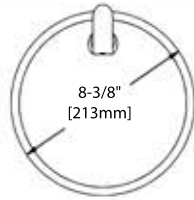

TOP VIEW

BA02 102

SOAP HOLDER

FRONT VIEW

SIDE VIEW

TOP VIEW

BA02 103

TOOTHBRUSH HOLDER

FRONT VIEW

SIDE VIEW

TOP VIEW

BA02 104

TOWEL RING

FRONT VIEW

SIDE VIEW

TOP VIEW

BA02 105

TISSUE HOLDER

FRONT VIEW

SIDE VIEW

TOP VIEW

BA02 106

24" TOWEL BAR

FRONT VIEW