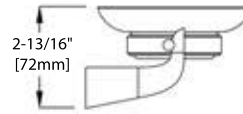

BLOSSOM
luxury made simple

INSTALLATION MANUAL

Bathroom Accessories

100 Series

BA02 101

ROBE HOOK

FRONT VIEW

SIDE VIEW

TOP VIEW

BA02 102

SOAP HOLDER

FRONT VIEW

SIDE VIEW

TOP VIEW

BA02 103

TOOTHBRUSH HOLDER