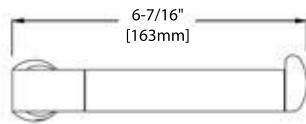

FRONT VIEW

SIDE VIEW

TOP VIEW

BA02 104

TOWEL RING

FRONT VIEW

SIDE VIEW

TOP VIEW

BA02 105

TISSUE HOLDER

FRONT VIEW

SIDE VIEW

TOP VIEW

BA02 106

24" TOWEL BAR

FRONT VIEW