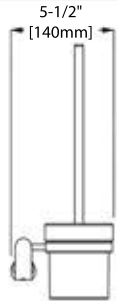

TOP VIEW

BA02 102

SOAP HOLDER

FRONT VIEW

SIDE VIEW

TOP VIEW

BA02 103

TOOTHBRUSH HOLDER

FRONT VIEW

SIDE VIEW

TOP VIEW

BA02 104

TOWEL RING

FRONT VIEW

SIDE VIEW

TOP VIEW

BA02 105

TISSUE HOLDER

FRONT VIEW

SIDE VIEW

TOP VIEW

BA02 106

24" TOWEL BAR

FRONT VIEW

SIDE VIEW

TOP VIEW

BA02 108

TOILET BRUSH HOLDER

FRONT VIEW

SIDE VIEW

TOP VIEW

BA02 109