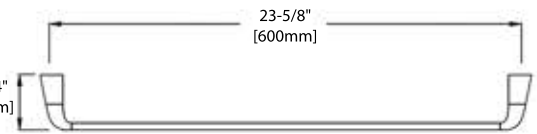

BA02 105

TISSUE HOLDER

FRONT VIEW

SIDE VIEW

TOP VIEW

BA02 106

24" TOWEL BAR

FRONT VIEW

SIDE VIEW

TOP VIEW

BA02 108

TOILET BRUSH HOLDER

FRONT VIEW

SIDE VIEW

TOP VIEW

BA02 109