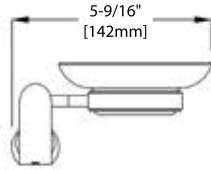

BLOSSOM
luxury made simple

INSTALLATION MANUAL

Bathroom Accessories

100 Series

BA02 101

ROBE HOOK

FRONT VIEW

SIDE VIEW

TOP VIEW

BA02 102

SOAP HOLDER

FRONT VIEW

SIDE VIEW

TOP VIEW

BA02 103

TOOTHBRUSH HOLDER