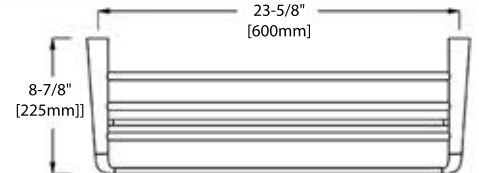

BA02 108

TOP VIEW

BA02 109

TOP VIEW