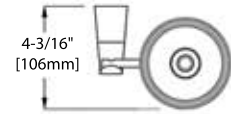

SIDE VIEW

TOP VIEW

BA02 108

TOILET BRUSH HOLDER

FRONT VIEW

SIDE VIEW

TOP VIEW

BA02 109