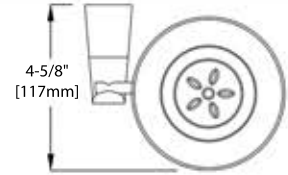

BLOSSOM
luxury made simple

INSTALLATION MANUAL

Bathroom Accessories

100 Series

BA02 101

ROBE HOOK

FRONT VIEW

SIDE VIEW

TOP VIEW

BA02 102

SOAP HOLDER

FRONT VIEW

SIDE VIEW

TOP VIEW

BA02 103

TOOTHBRUSH HOLDER