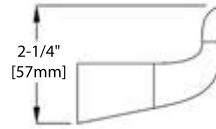

BLOSSOM
luxury made simple

INSTALLATION MANUAL

Bathroom Accessories

100 Series

BA02 101

ROBE HOOK

FRONT VIEW

SIDE VIEW

TOP VIEW

BA02 102

SOAP HOLDER

FRONT VIEW

SIDE VIEW

TOP VIEW

BA02 103

TOOTHBRUSH HOLDER