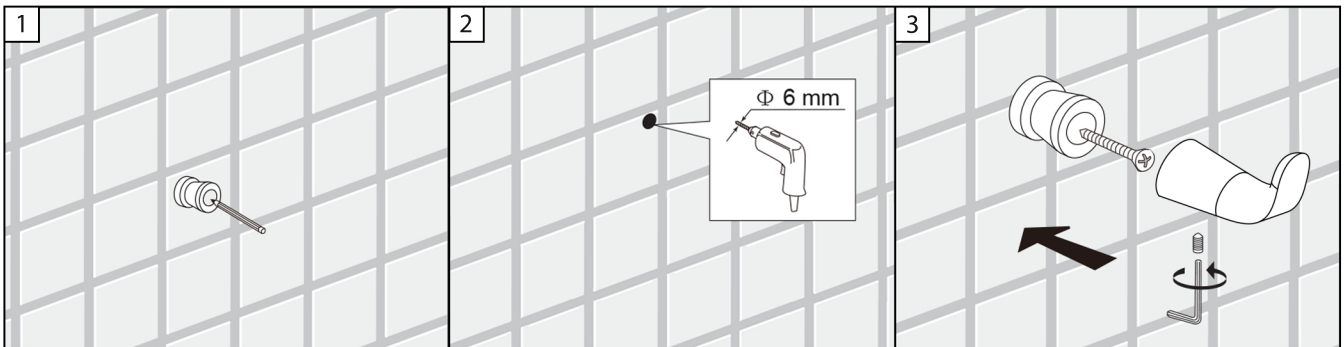

SIDE VIEW

TOP VIEW

BA02 108

TOILET BRUSH HOLDER

FRONT VIEW

SIDE VIEW

TOP VIEW

BA02 109

TOWEL RACK

FRONT VIEW

SIDE VIEW

TOP VIEW

REQUIRED TOOLS

INSTRUCTIONS FOR CLEANING

Care Instructions:

To maintain and protect the fine luster of all bath accessories, clean with a soft, damp cloth only. DO NOT USE scrub pads, detergents or cleaners as they may harm the protective finish of your accessoires.

⚠ WARNING!

This item is not designed for use as a grab bar. Do not install where the product might be used as a grab bar.

⚠ WARNING!

Use caution when drilling into walls to avoid drilling into electrical and plumbing lines hidden within wall.