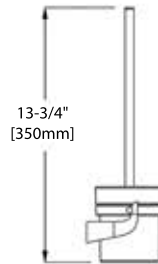

BA02 105

TISSUE HOLDER

FRONT VIEW

SIDE VIEW

TOP VIEW

BA02 106

24" TOWEL BAR

FRONT VIEW

SIDE VIEW

TOP VIEW

BA02 108

TOILET BRUSH HOLDER

FRONT VIEW

SIDE VIEW

TOP VIEW

BA02 109