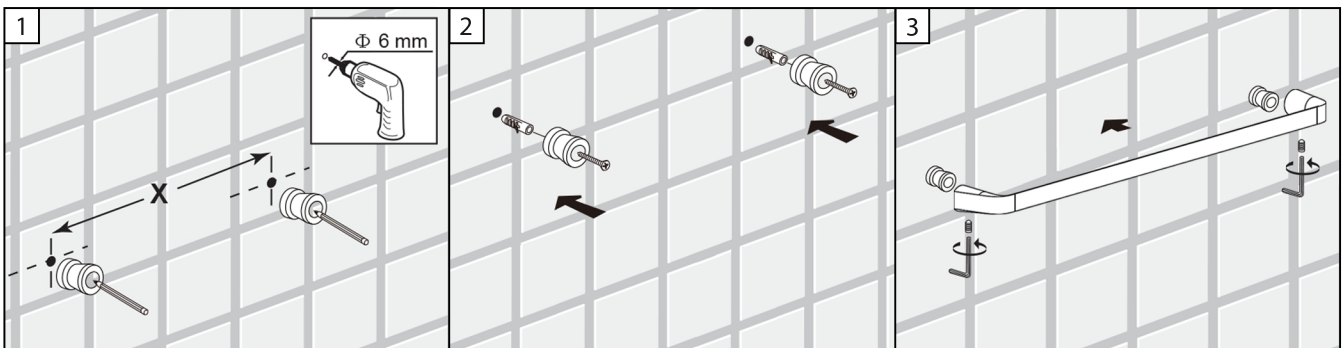

REQUIRED TOOLS

INSTRUCTIONS FOR CLEANING

Care Instructions:

To maintain and protect the fine luster of all bath accessories, clean with a soft, damp cloth only. DO NOT USE scrub pads, detergents or cleaners as they may harm the protective finish of your accessoires.

⚠ WARNING!

This item is not designed for use as a grab bar. Do not install where the product might be used as a grab bar.

⚠ WARNING!

Use caution when drilling into walls to avoid drilling into electrical and plumbing lines hidden within wall.

Warranty:

Warranted to be free from manufacturing defects for a period of (1) year from date of purchase. Please keep in mind this is only for kitchen and bath accessories.